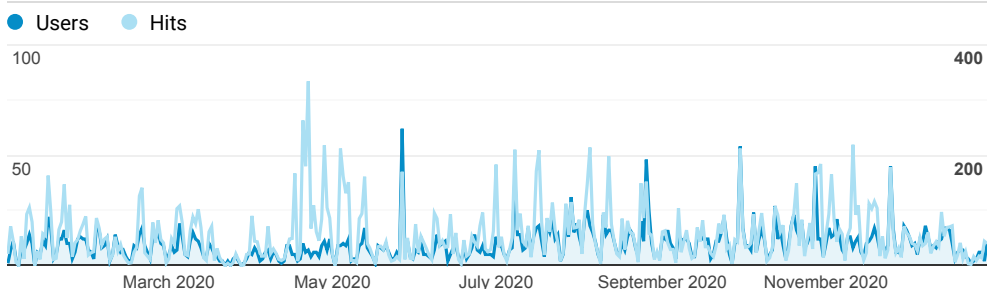

# Lincolnshire Open Data: Site Usage Statistics

Jan 1, 2020 - Dec 31, 2020

**All Users**  
100.00% Sessions

## UK: Users and Hits