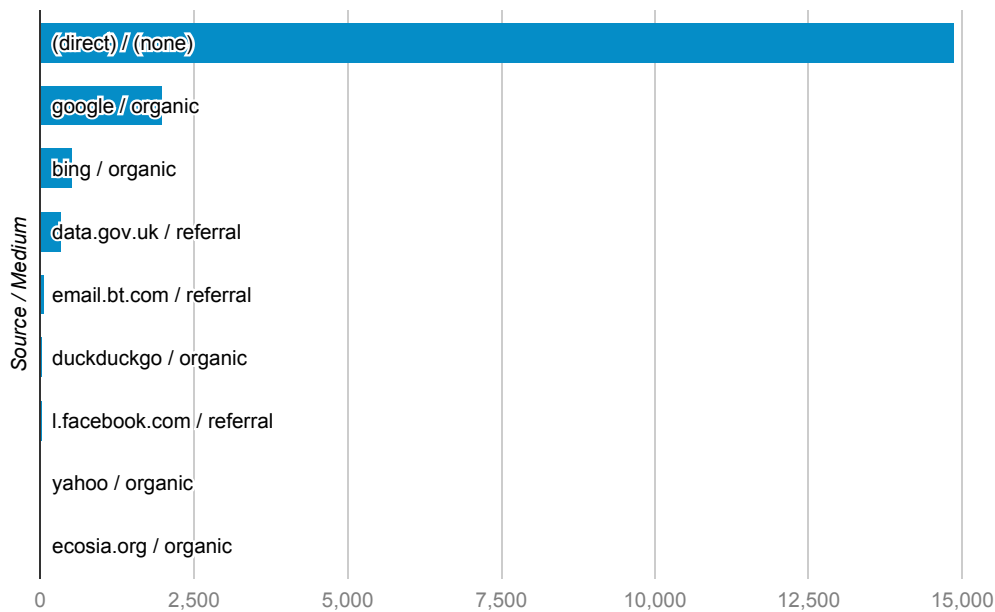

UK: Pageviews by Source / Medium

UK: Sessions and Users by City

City	Sessions	Users
Lincoln	738	496
London	542	497
Boston	165	78
Cardiff	138	132
Nottingham	134	119
Peterborough	112	56
Manchester	92	58
Spalding	65	48
Grantham	64	59
Long Eaton	59	50

UK: Users by User Type

User Type	Users
New Visitor	2,875
Returning Visitor	368

UK: Pageviews

UK: % Sessions with Search

UK: Sessions and Pages by Device

Device Category	Sessions	Pages / Session
desktop	2,679	5.60
mobile	1,011	3.62
tablet	252	3.67

UK: Avg. Session Duration

Sessions with Search by Search Ter...